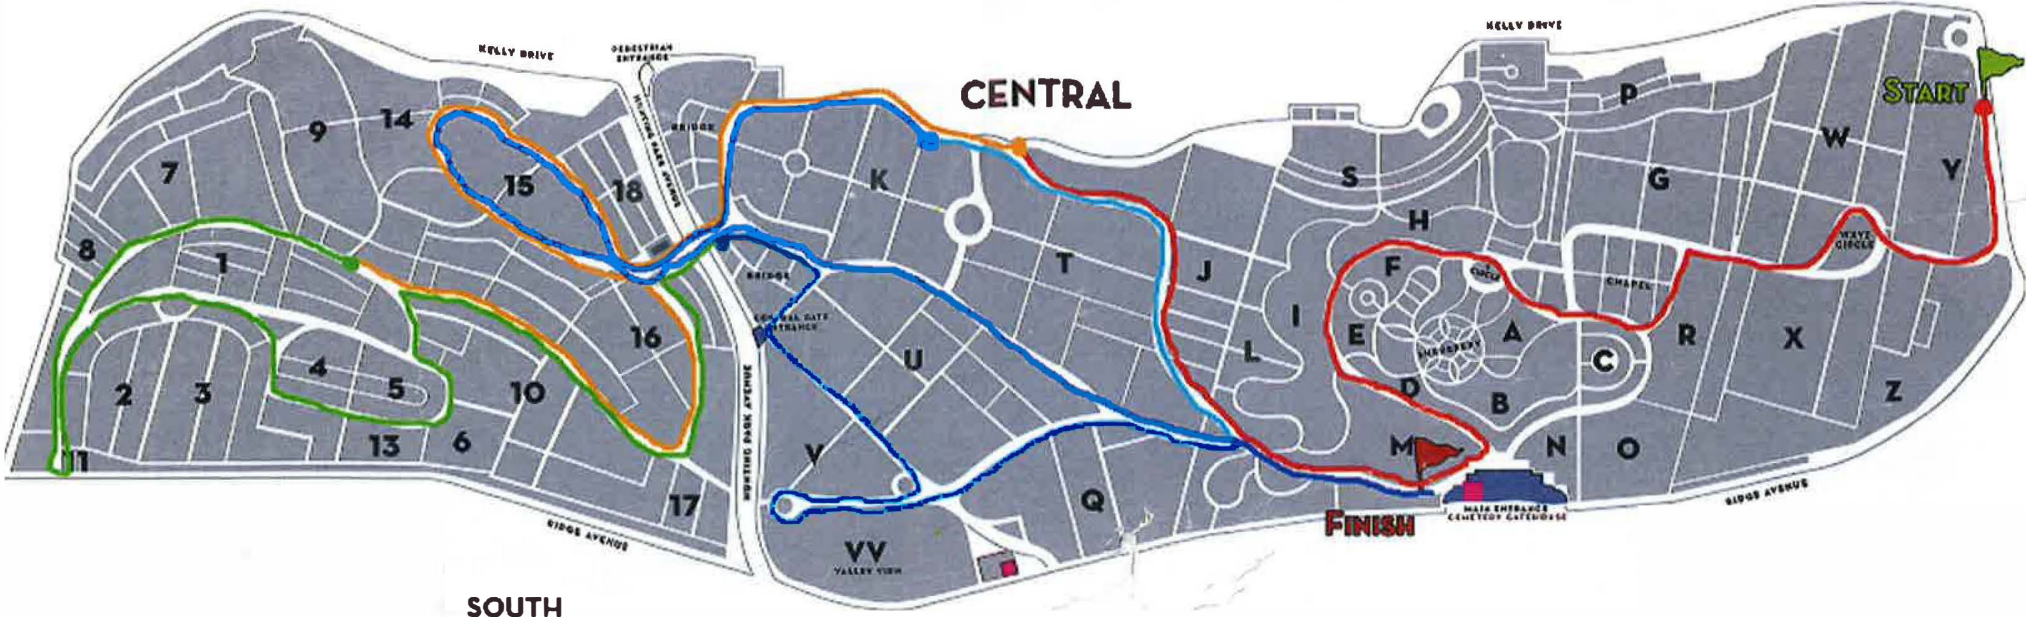

LAUREL HILL CEMETERY

3822 RIDGE AVENUE | PHILADELPHIA, PA 19132 | 215.228.8200

SOUTH

NORTH

Map Key

- Restrooms
- 1st K
- 2nd K
- 3rd K
- 4th K
- 5th K

- Bridge Corral (when looking into South)
 - Lane 1: All runners go through once
 - Lane 2: All runners leaving South the 1st time take this which sends them between K.T & U,Q to run along the river a second time
 - Lane 1: All runners use to enter South a second time
 - Lane 3: Runners exiting South the second time and go down to V and Valley View and onto the finish line